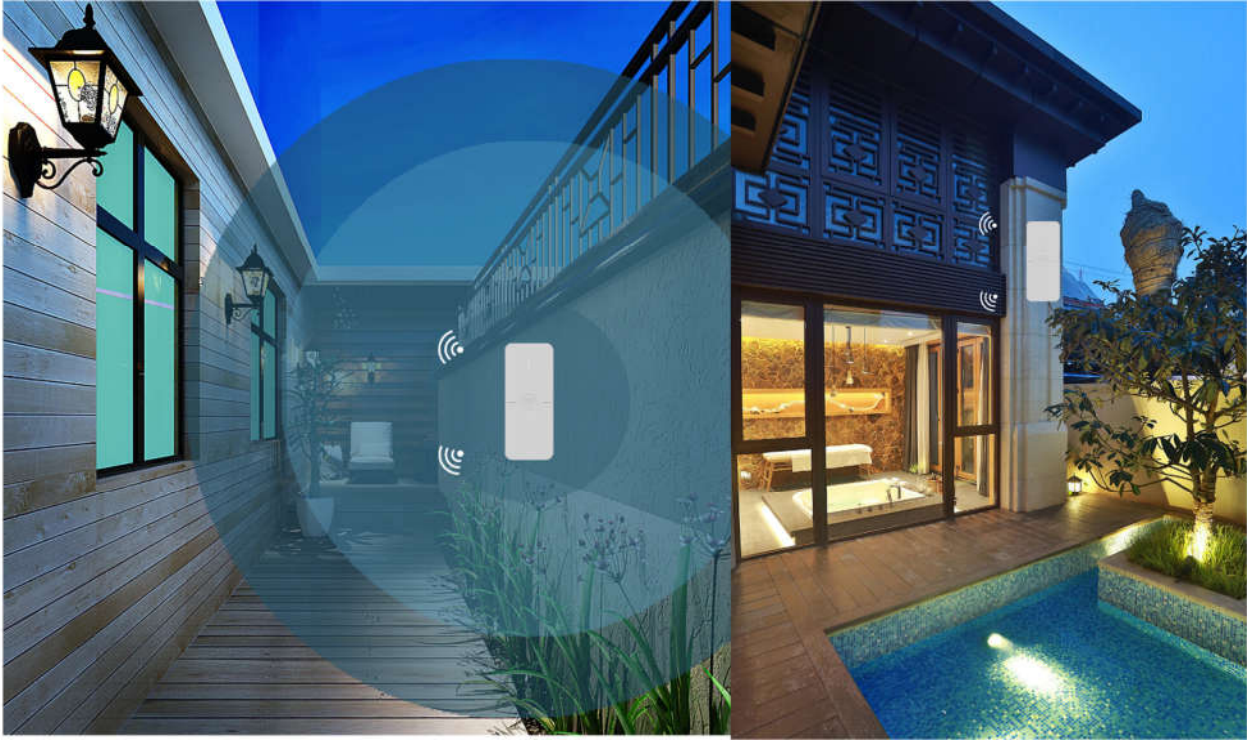

Weather -proof

IP65 Compliance for water and dust-proof, more suitable to deploy in the outdoor strict environment with stable work.

High speed WiFi up to 1200Mbps

Dual-band 2.4G & 5G WiFi, provide wider data lane and reliable & fast WiFi for 4K / 8K streaming video or game needs.

MESH link outdoor with indoor

Extends your WiFi to the outdoors for great coverage to your yard, balcony, pool, and garage and speeds as fast as you get inside.

Interfaces (E08ME)

What's in the package?

- One (1) MESH+ Node (E08SE)
- One (1) 1m Cat5e Ethernet cable
- One (1) DC12V/1.5A power adapter
- Quick Start Guide
- Bracket (type optional)

Software Function

Web Service and mobile App, provide the better user experience of setup and management.

- Safe Wi-Fi Setting
- Parental Control
- Speed Test
- Client management
- Data Statistics
- Network Map

Extend Wireless Coverage

For outdoor environment to pull the indoor wireless signal, enjoy happy time while have a party or short-rest in the yard.

Weather-Proof

External beauty, extraordinary design and suitable to mount on the porch, gazebo, shed, or side of your home walls or the separate pole, Meanwhile, IP66 waterproof assures the reliability and stability for long time working.