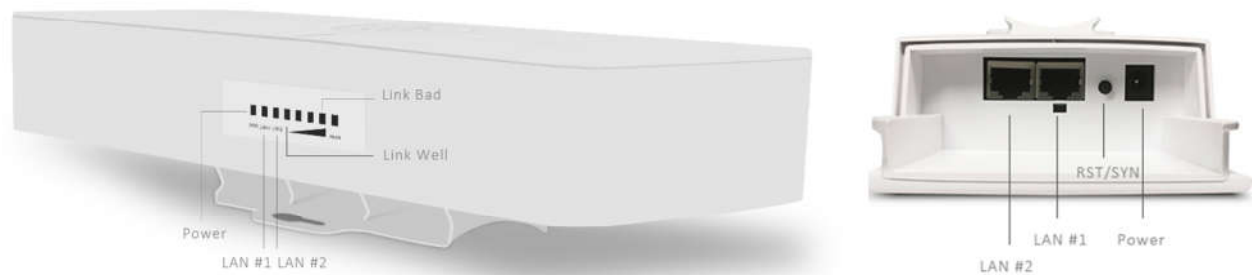

Outdoor Megabit Ethernet Dual-band AC1200 WiFi Node Extender E08SE Datasheet

Overview

MESH+ Smart WiFi System is based on newest wireless Technology to make WiFi experience more comfortable.

The unique smart router is powerful enough to cover 2500 square feet with strong signal, and it's simple to add "sub node "to extend additional 2000 square feet with high speed wireless bandwidth.

Weather -proof

IP65 Compliance for water and dust-proof, more suitable to deploy in the outdoor strict environment with stable work.

High speed WiFi up to 1200Mbps

Dual-band 2.4G & 5G WiFi, provide wider data lane and reliable & fast WiFi for 4K / 8K streaming video or game needs.

MESH link outdoor with indoor

Extends your WiFi to the outdoors for great coverage to your yard, balcony, pool, and garage and speeds as fast as you get inside.

Interfaces (E08ME)

What's in the package?

- One (1) MESH+ Node (E08SE)
- One (1) 1m Cat5e Ethernet cable
- One (1) DC12V/1.5A power adapter
- Quick Start Guide
- Bracket (type optional)

Software Function

Web Service and mobile App, provide the better user experience of setup and management.

- Safe Wi-Fi Setting
- Parental Control
- Speed Test
- Client management
- Data Statistics
- Network Map