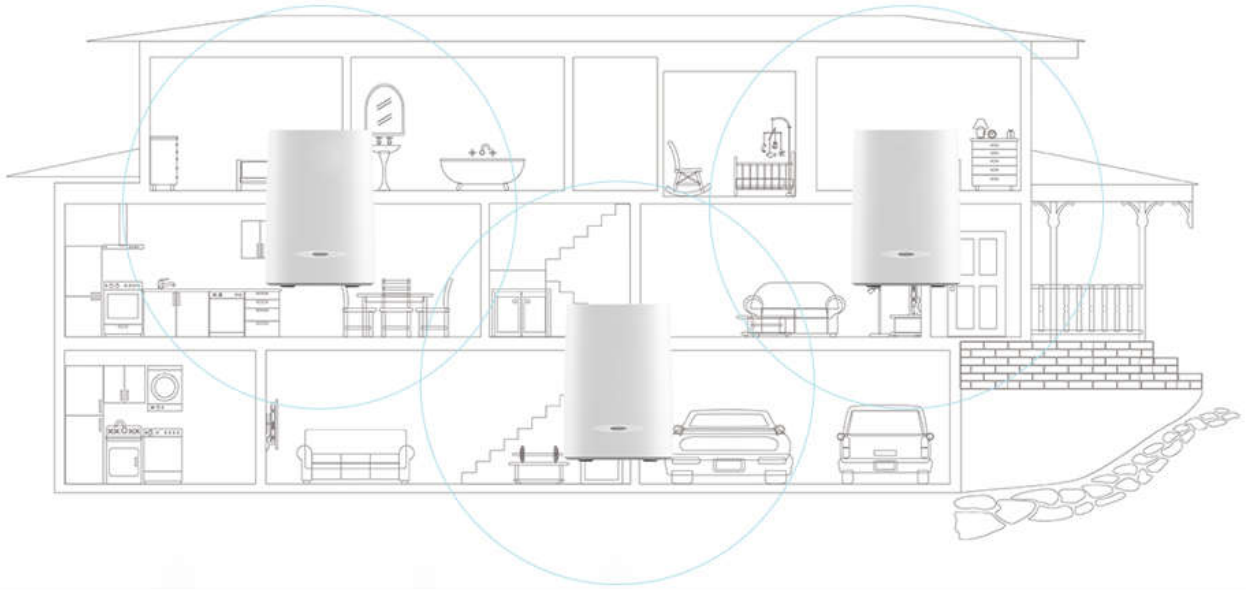

## Software Function

---

Web Service and mobile App, provide the better user experience of setup and management.

- Safe Wi-Fi Setting
- Parental Control
- Speed Test
- Client management
- Data Statistics
- Network Map

## Signal Coverage

Create the Mesh network and extend the addition coverage area with node.