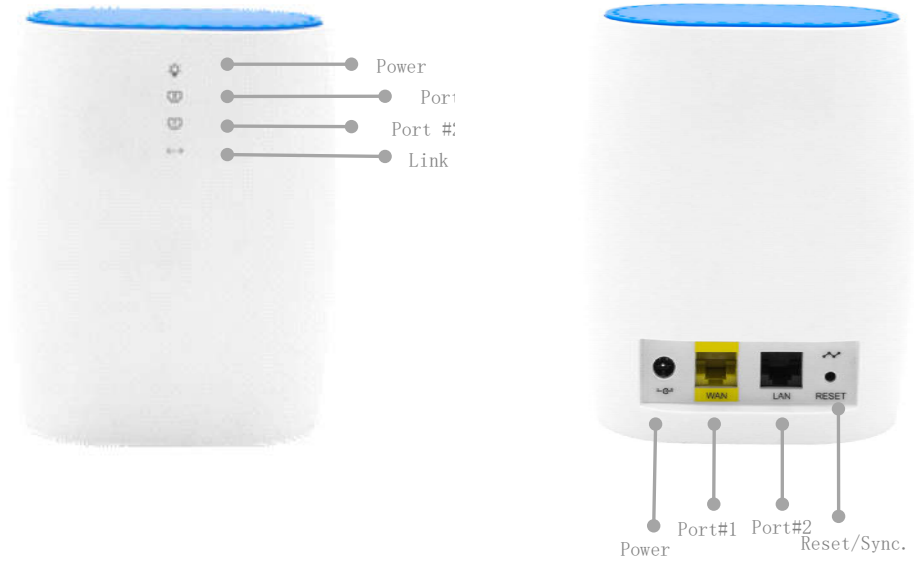

MESH+ Smart WiFi System

Dual-band AC2400 MESH+ WiFi Kit (E05ME+E05SE)

E55EED Datasheet

Overview

MESH+ SMART WiFi System is based on newest wireless Technology to make WiFi experience more comfortable.

The unique smart router is powerful enough to cover 2000 square feet with strong signal, and it's simple to add "node "to extend additional 2000 square feet with high speed wireless bandwidth.

Interfaces

Router E05ME

Node E05SE

What's in the package?

- One (1) MESH+ Router (E05ME)
- One (1) MESH+ Node (E05SE)
- One (1) 1m Cat5e Ethernet cable
- Two (2) DC12V/1.5A power adapter
- Quick start guide