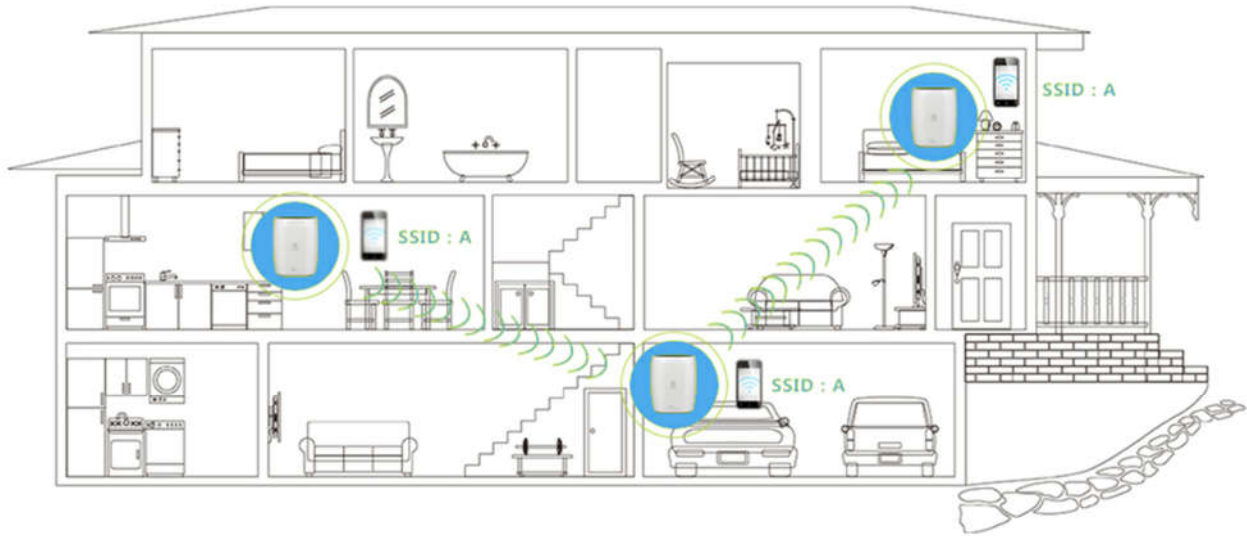

Interfaces

Router E05ME

Node E05SE

What's in the package?

- One (1) MESH+ Router (E05ME)
- One (1) MESH+ Node (E05SE)
- One (1) 1m Cat5e Ethernet cable
- Two (2) DC12V/1.5A power adapter
- Quick start guide

Software Function

Web Service and mobile App, provide the better user experience of setup and management.

- Safe Wi-Fi Setting
- Parental Control
- Speed Test
- Client management
- Data Statistics
- Network Map

Signal Coverage

The MESH+ kit covers 4000 square feet for whole home WiFi.

Simple design for family life

External beauty, shape, aesthetics, extraordinary design. Display everywhere and immerse the residential style.