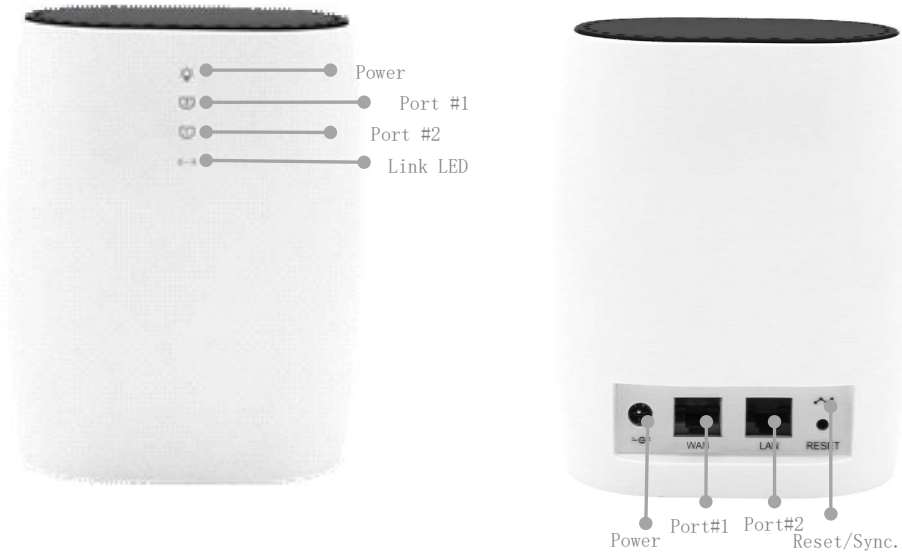

MESH+ Smart WiFi System

Dual-band AC2400 MESH+ WiFi Kit (E05ME+E05SE)

E55EED Datasheet

Overview

MESH+ SMART WiFi System is based on newest wireless Technology to make WiFi experience more comfortable.

The unique smart router is powerful enough to cover 2000 square feet with strong signal, and it's simple to add "node "to extend additional 2000 square feet with high speed wireless bandwidth.

Interfaces

Router E05ME

Node E05SE

What's in the package?

- One (1) MESH+ Router (E05ME)
- One (1) MESH+ Node (E05SE)
- One (1) 1m Cat5e Ethernet cable
- Two (2) DC12V/1.5A power adapter
- Quick start guide