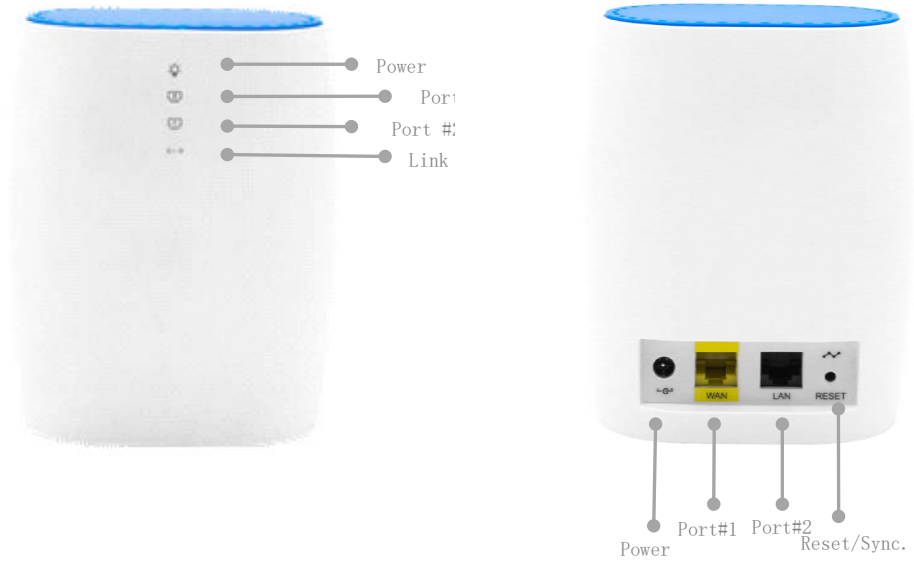

MESH+ Smart WiFi System

Dual-band AC3600 MESH+ WiFi Kit (E05ME+2*E05SE)

E55EED Datasheet

Overview

MESH+ SMART WiFi System is based on newest wireless Technology to make WiFi experience more comfortable.

The unique smart router is powerful enough to cover 2000 square feet with strong signal, and it's simple to add "node "to extend additional 2000 square feet with high speed wireless bandwidth.

Interfaces

Router E05ME

Node E05SE

What's in the package?

- One (1) MESH+ Router (E05ME)
- One (2) MESH+ Node (E05SE)
- One (1) 1m Cat5e Ethernet cable
- Two (2) DC12V/1.5A power adapter
- Quick start guide