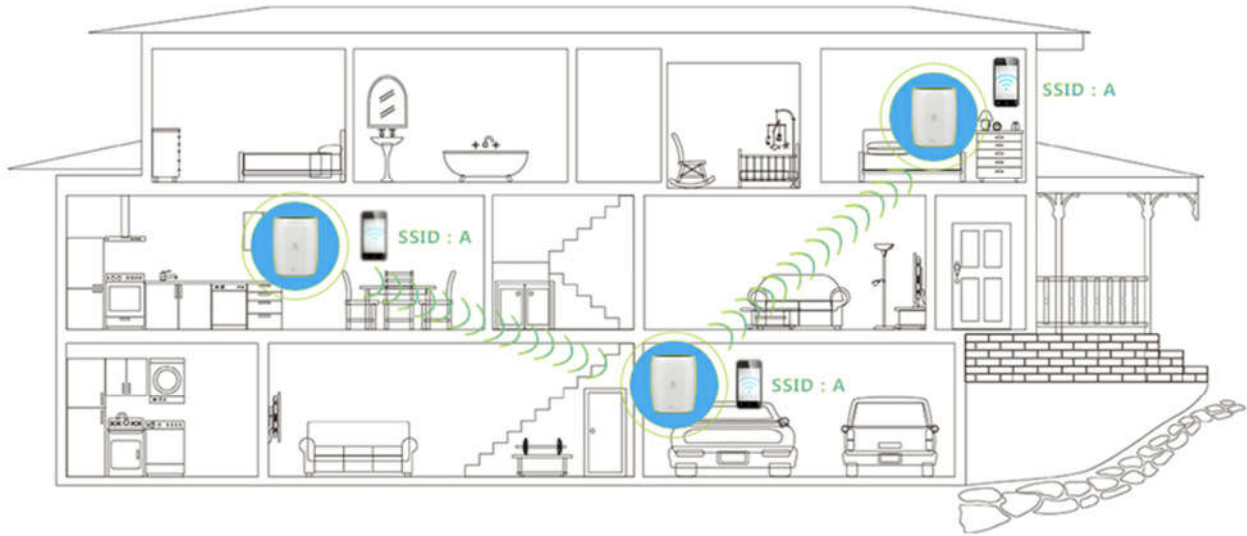

Interfaces

Router E05ME

Node E05SE

What's in the package?

- One (1) MESH+ Router (E05ME)
- One (2) MESH+ Node (E05SE)
- One (1) 1m Cat5e Ethernet cable
- Two (2) DC12V/1.5A power adapter
- Quick start guide

Software Function

Web Service and mobile App, provide the better user experience of setup and management.

- Safe Wi-Fi Setting
- Parental Control
- Speed Test
- Client management
- Data Statistics
- Network Map

Signal Coverage

The MESH+ kit covers 4000 square feet for whole home WiFi.

Simple design for family life

External beauty, shape, aesthetics, extraordinary design. Display everywhere and immerse the residential style.