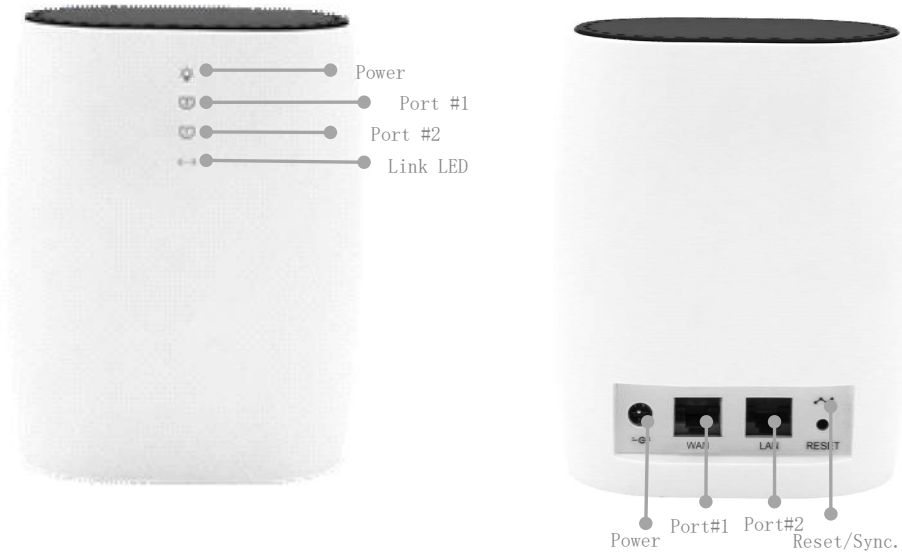

MESH+ Smart WiFi System

Dual-band AC3600 MESH+ WiFi Kit (E05ME+2*E05SE)

E55EED Datasheet

Overview

MESH+ SMART WiFi System is based on newest wireless Technology to make WiFi experience more comfortable.

The unique smart router is powerful enough to cover 2000 square feet with strong signal, and it's simple to add "node "to extend additional 2000 square feet with high speed wireless bandwidth.

Interfaces

Router E05ME

Node E05SE

What's in the package?

- One (1) MESH+ Router (E05ME)
- One (2) MESH+ Node (E05SE)
- One (1) 1m Cat5e Ethernet cable
- Two (2) DC12V/1.5A power adapter
- Quick start guide