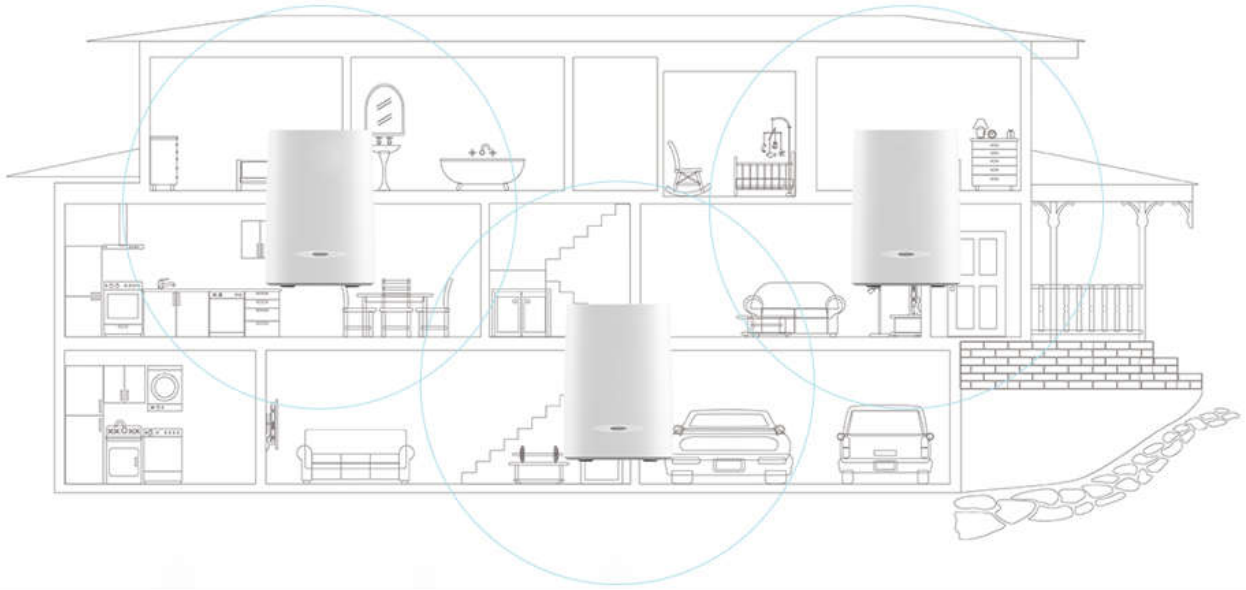

Interfaces

Router E03MA

Node E03SA

What's in the package?

- One (1) MESH+ Router (E03MA)
- Two (2) MESH+ Node (E03SA)
- One (1) 1m Cat5e Ethernet cable
- Three (3) DC12V/2.0A power adapter
- Quick start guide

Software Function

Web Service and mobile App, provide the better user experience of setup and management.

- Safe Wi-Fi Setting
- Parental Control
- Speed Test
- Client management
- Data Statistics
- Network Map

Signal Coverage

The MESH+ kit covers 6500 square feet for whole home WiFi.

MU-MIMO

Multi-User Multi-In Multi-out: increase the WiFi effectivity, allow more mobile clients to access network simultaneously with smooth connections.