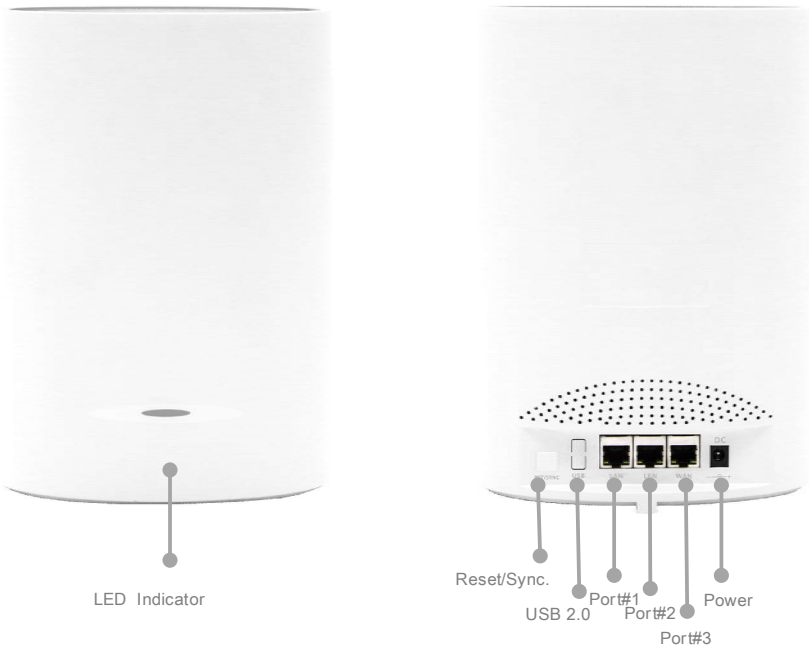

MESH+ Smart WiFi System

Tri-band AC6600 MESH+ WiFi Kit (E03MA + 2*E03SA)

E33AAD Datasheet

Overview

MESH+ Smart WiFi System is based on newest wireless Technology to make WiFi experience more comfortable.

The unique smart router is powerful enough to cover 2500 square feet with strong signal, and it's simple to add "node "to extend additional 2500 square feet with high speed wireless bandwidth.

High speed WiFi up to 6.6Gbps

Tri-band Wi-Fi, provide wider data lane and reliable & fast WiFi for 4K / 8K streaming video or game needs.

Seamless roaming

Never feel terrible interrupt and lag while you are in calling or gaming through different rooms.

Interfaces

Router E03MA

Node E03SA

What's in the package?

- One (1) MESH+ Router (E03MA)
- Two (2) MESH+ Node (E03SA)
- One (1) 1m Cat5e Ethernet cable
- Three (3) DC12V/2.0A power adapter
- Quick start guide