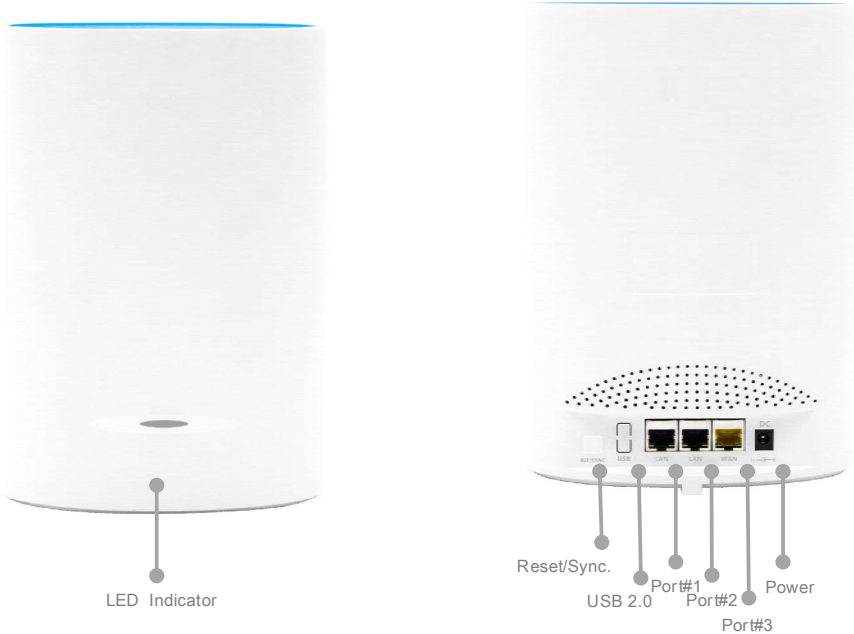

MESH+ Smart WiFi System

Tri-band AC6600 MESH+ WiFi Kit (E03MA + 2*E03SA)

E33AAD Datasheet

Overview

MESH+ Smart WiFi System is based on newest wireless Technology to make WiFi experience more comfortable.

The unique smart router is powerful enough to cover 2500 square feet with strong signal, and it's simple to add "node "to extend additional 2500 square feet with high speed wireless bandwidth.

High speed WiFi up to 6.6Gbps

Tri-band Wi-Fi, provide wider data lane and reliable & fast WiFi for 4K / 8K streaming video or game needs.

Seamless roaming

Never feel terrible interrupt and lag while you are in calling or gaming through different rooms.

Interfaces

Router E03MA

Node E03SA

What's in the package?

- One (1) MESH+ Router (E03MA)
- Two (2) MESH+ Node (E03SA)
- One (1) 1m Cat5e Ethernet cable
- Three (3) DC12V/2.0A power adapter
- Quick start guide